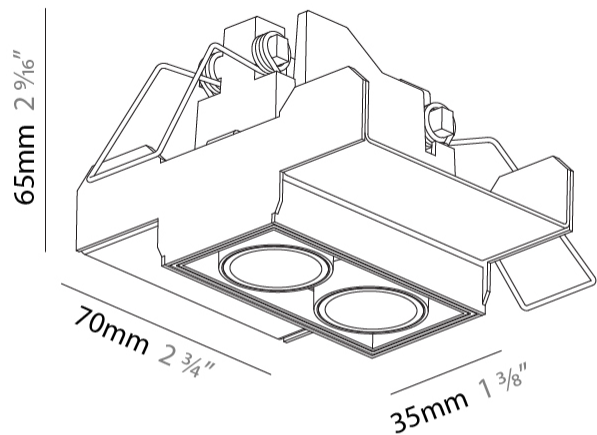

GENERAL

Series: Magiq Micro Dot
 Subseries: Magiq 2 Cell Micro-Dot
 Brand: Prolicht
 Division: Architectural
 Mounting Type: Trimless
 Mounting Location: Ceiling
 Subcategory: Downlight

PHYSICAL

Shape: Rectangle
 Length (mm): 70
 Length (in): 2 ¾
 Width (mm): 35
 Width (in): 1 ⅜
 Height (mm): 65
 Height (in): 2 ⅞
 Ceiling Thickness (mm): 12.5
 Ceiling Thickness (in): 1/2
 Min. Recessing Depth (mm): 100
 Min. Recessing Depth (in): 3 ⅝
 Light Distribution: Downlight
 Weight (kg): 0.241
 Weight (lbs): 0.53
 Fixture Finish: BLK
 Fixture Material: Aluminum Die Cast
 Cut-out Measurements: 82mm / 3 1/4" x 42mm / 1 5/8"
 Upon Request: Unique Ceiling Thickness

OPTICAL

Optic°: 22 / 38
 Upon Request: Special Beam Angles

RATINGS AND CERTIFICATIONS

Certified By: CSA Certified to UL and CSA Standards
 IP rating: IP44

82mm x 82mm
3 1/4" x 3 1/4"

120mm
4 3/4"

12 1/2mm
1/2"

GENERAL

Series: Magiq Micro Dot
Subseries: Magiq 2 Cell Micro-Dot
Brand: Prolicht
Division: Architectural
Mounting Type: Recessed
Mounting Location: Ceiling
Subcategory: Downlight

PHYSICAL

Shape: Rectangle
Length (mm): 80
Length (in): 3 1/8
Width (mm): 45
Width (in): 1 3/4
Height (mm): 64
Height (in): 2 1/2
Ceiling Thickness (mm): 10 / 12.5 / 15 / 25 / 30
Ceiling Thickness (in): 3/8 or 1/2 or 9/16 or 1 or 1 3/16
Min. Recessing Depth (mm): 100
Min. Recessing Depth (in): 3 15/16
Light Distribution: Downlight
Weight (kg): 0.145
Weight (lbs): 0.32
Fixture Finish: SSR / BKV / CWI / CRY / HAB / UFT / ITA / RUA / FTG / MYG / LOD / PUS / FRO / FUP / KIA / POP / BLS / SPG / MEY / GOH / GUM / CHC / COM / ABZ / JAG / OBR / MOS / ROR
Fixture Material: Aluminum Die Cast
Cut-out Measurements: 73mm / 2 7/8" x 38mm / 1 1/2"